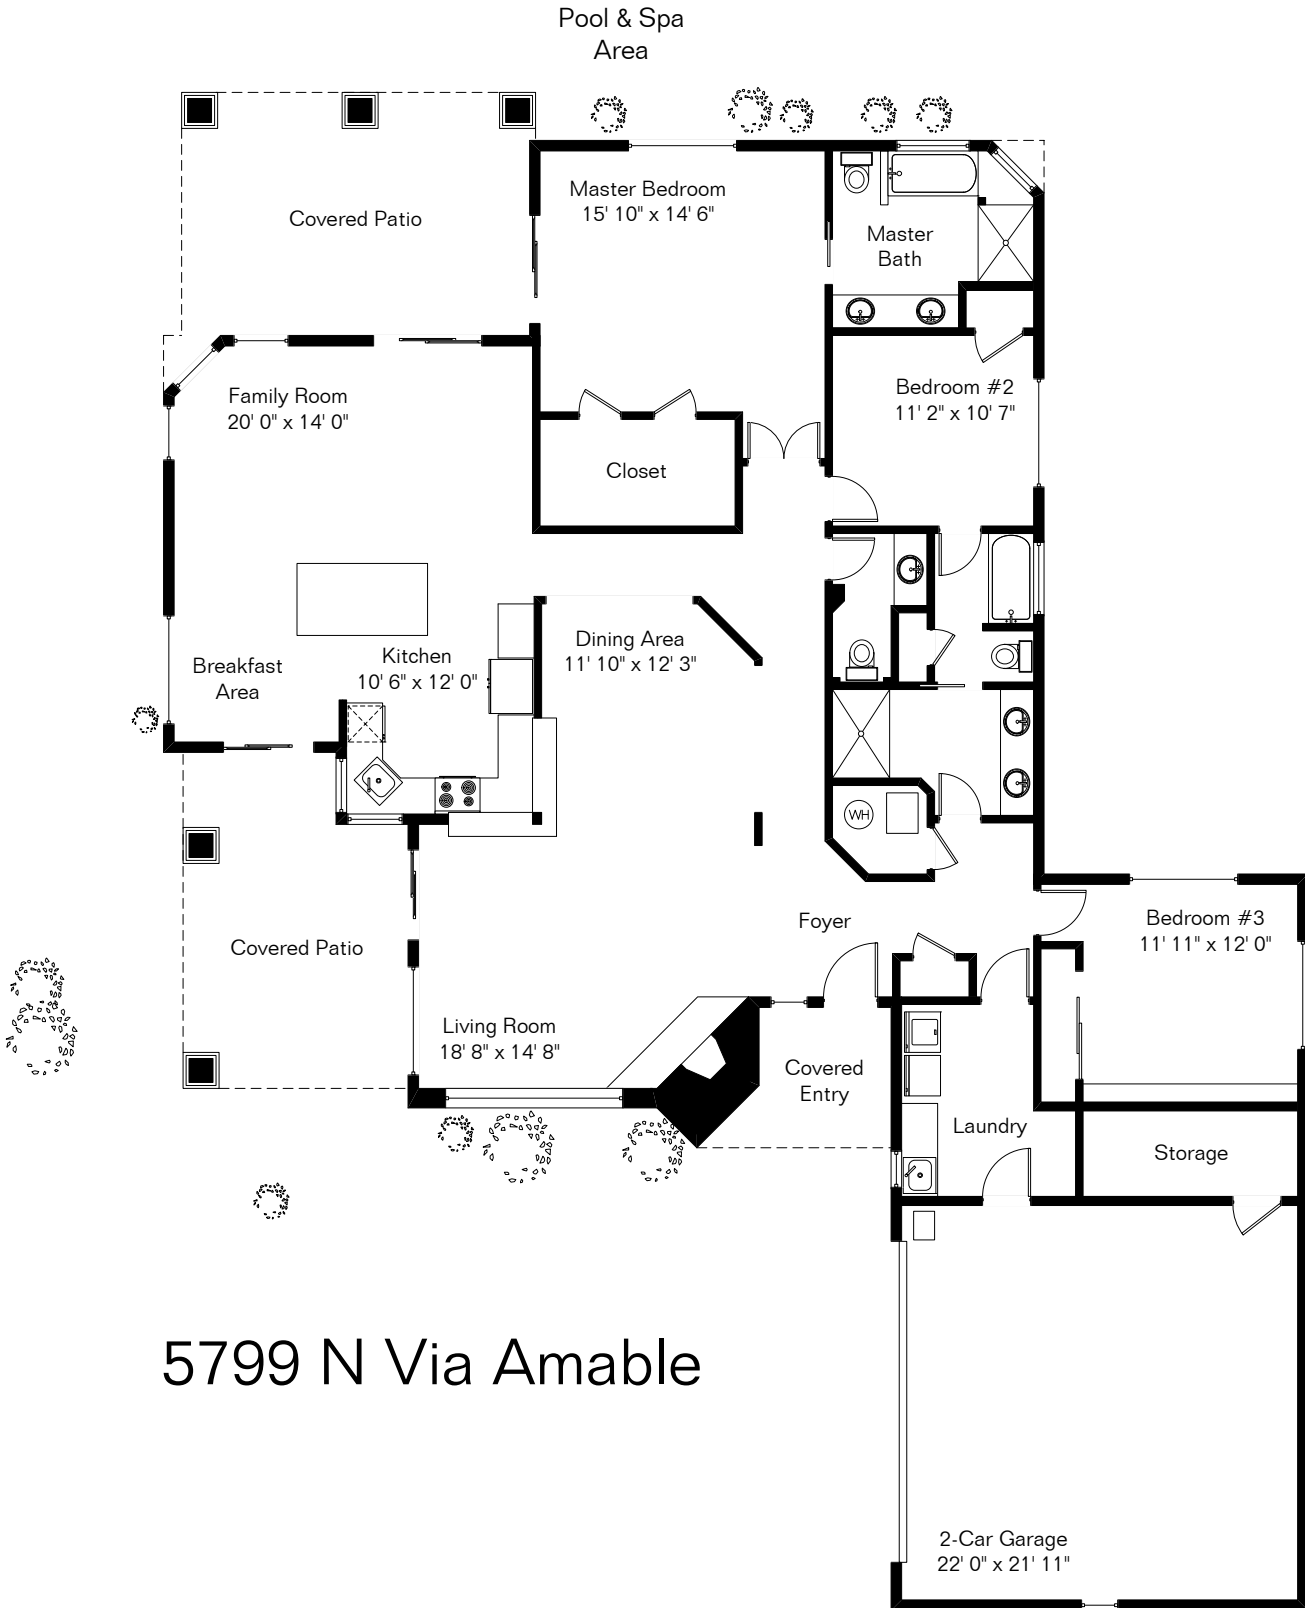

The square footages and room size information are deemed to be reliable but are not guaranteed and should be independently verified. This drawing is for marketing purposes only.

Living Area 2,341 Sq Ft
Garage 587 Sq Ft

5799 N Via Amable

Site Visit February 2021

Floor Plans First!
See the Floor Plan First!

Copyright 2021 Floor Plans First! LLC
All Rights Reserved.

FloorPlansFirst.com™
(520) 881-1500